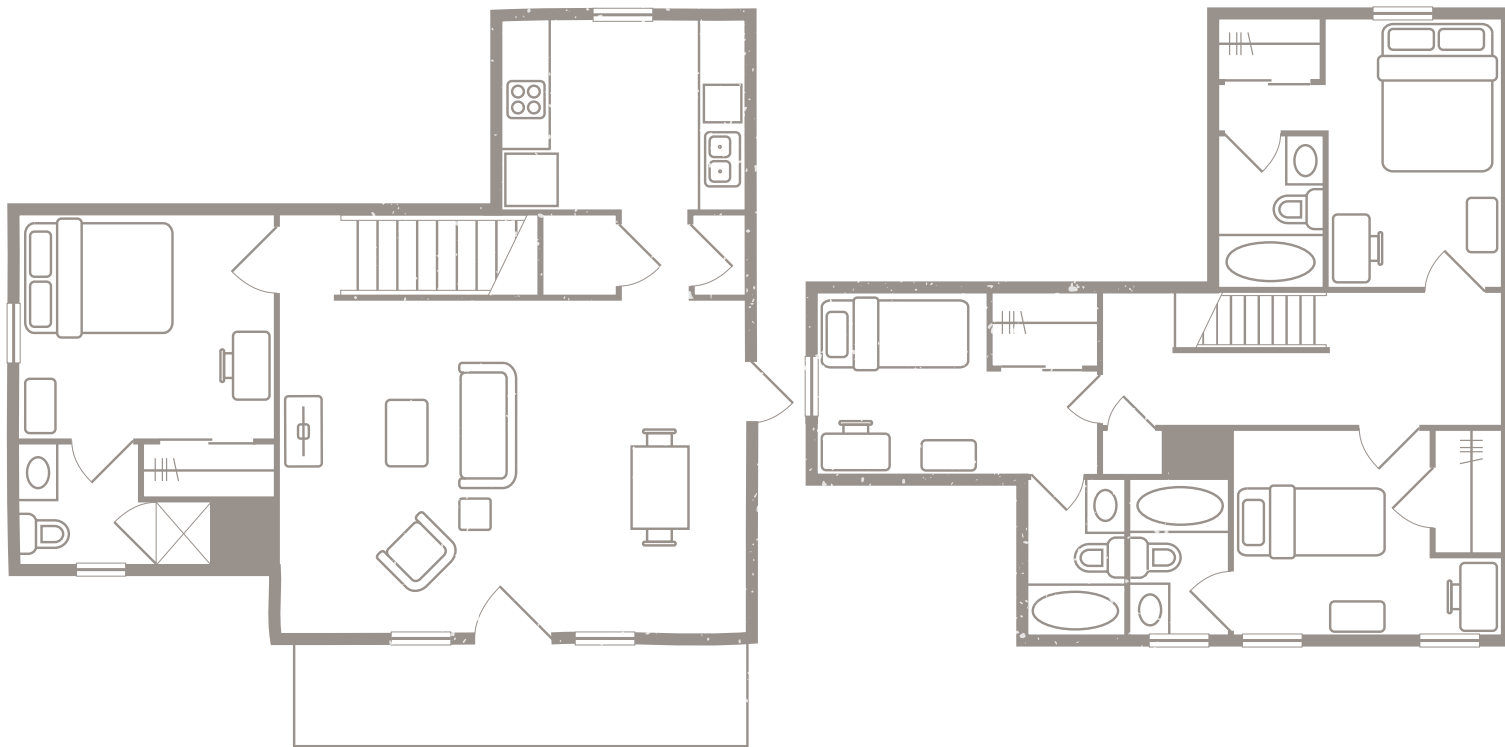

4 BEDROOM, 4 BATH

COTTAGE

p: 405-366-1900  redpoint-norman.com

4 BEDROOM, 4 BATH

MANOR

p: 405-366-1900 redpoint-norman.com